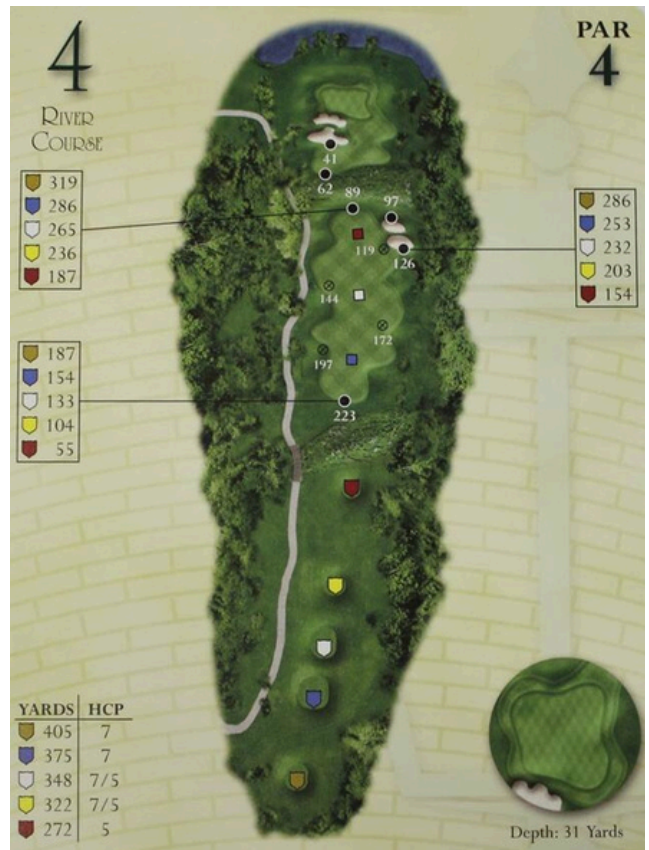

# *The River Course*

*18-Hole Championship · Along the Northeast Cape Fear River*

Embracing the stunning beauty of the natural environment, the River Course runs along the Northeast Cape Fear River. This 18-hole championship course incorporates five tee boxes, Champion Bermuda on the greens and Tifway 419 Bermuda for the tees and fairways. Johnston's design masterfully weaves through mature woodlands and alongside the peaceful river corridor — creating an unforgettable experience that challenges and rewards golfers of every skill level.

**18 Holes**

Championship Layout

**5 Tee Boxes**

All Skill Levels

**Champion Bermuda**

Playing Greens

**Tifway 419**

Tees & Fairways

# *The Landing Course*

*18-Hole Championship • Through the Heart of River Landing*

Embracing the community development, Clyde Johnston designed the Landing Course to easily showcase River Landing. This 18-hole championship layout incorporates five tee boxes, Champion Bermuda on the greens and Tifway 419 Bermuda for the tees and fairways. The Landing Course winds through the residential community, offering breathtaking views and the hallmark playability that has made River Landing one of the region's premier golfing destinations.