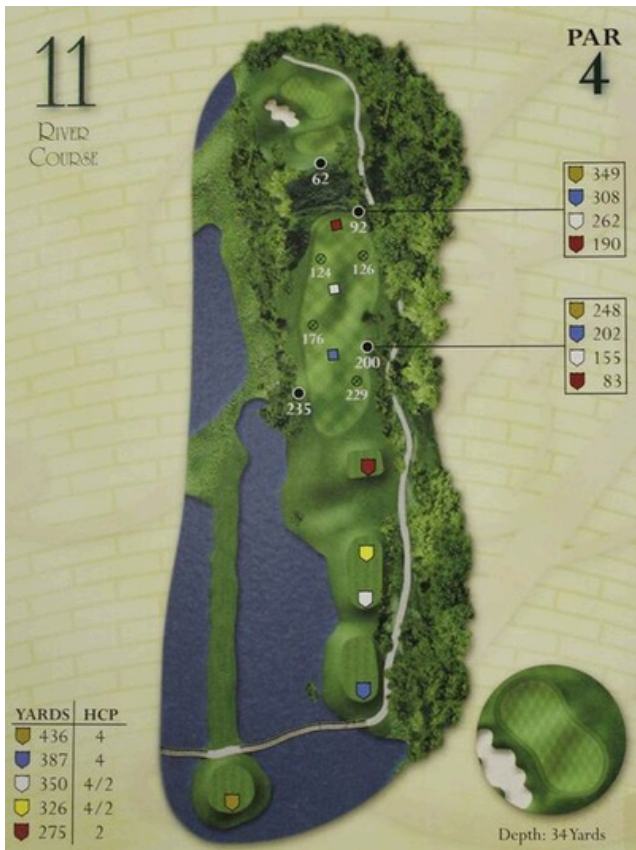

# *The River Course*

*18-Hole Championship · Along the Northeast Cape Fear River*

Embracing the stunning beauty of the natural environment, the River Course runs along the Northeast Cape Fear River. This 18-hole championship course incorporates five tee boxes, Champion Bermuda on the greens and Tifway 419 Bermuda for the tees and fairways. Johnston's design masterfully weaves through mature woodlands and alongside the peaceful river corridor — creating an unforgettable experience that challenges and rewards golfers of every skill level.

**18 Holes**

Championship Layout

**5 Tee Boxes**

All Skill Levels

**Champion Bermuda**

Playing Greens

**Tifway 419**

Tees & Fairways

# *The Landing Course*

*18-Hole Championship • Through the Heart of River Landing*

Embracing the community development, Clyde Johnston designed the Landing Course to easily showcase River Landing. This 18-hole championship layout incorporates five tee boxes, Champion Bermuda on the greens and Tifway 419 Bermuda for the tees and fairways. The Landing Course winds through the residential community, offering breathtaking views and the hallmark playability that has made River Landing one of the region's premier golfing destinations.