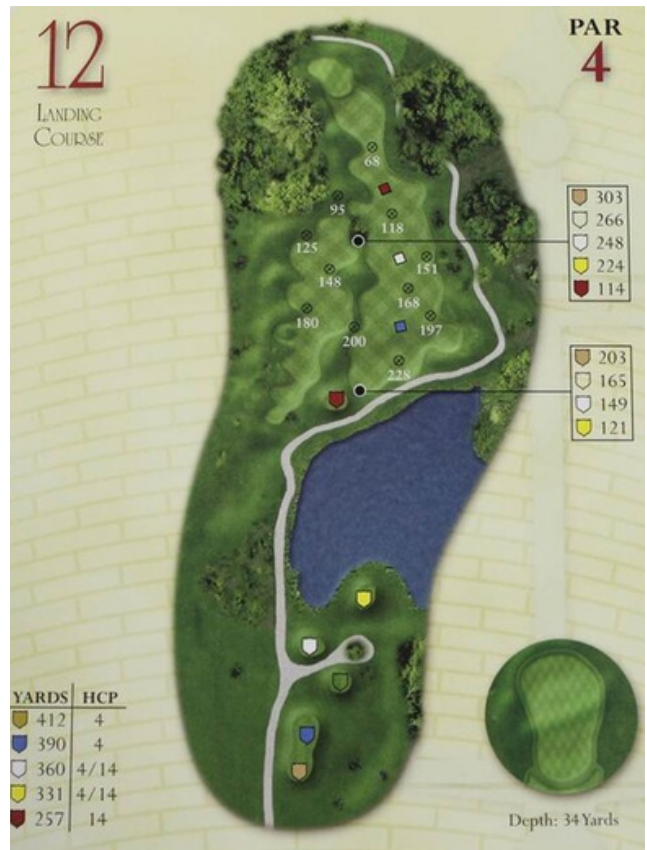

# *The River Course*

*18-Hole Championship · Along the Northeast Cape Fear River*

Embracing the stunning beauty of the natural environment, the River Course runs along the Northeast Cape Fear River. This 18-hole championship course incorporates five tee boxes, Champion Bermuda on the greens and Tifway 419 Bermuda for the tees and fairways. Johnston's design masterfully weaves through mature woodlands and alongside the peaceful river corridor — creating an unforgettable experience that challenges and rewards golfers of every skill level.

**18 Holes**

Championship Layout

**5 Tee Boxes**

All Skill Levels

**Champion Bermuda**

Playing Greens

**Tifway 419**

Tees & Fairways

# *The Landing Course*

*18-Hole Championship • Through the Heart of River Landing*

Embracing the community development, Clyde Johnston designed the Landing Course to easily showcase River Landing. This 18-hole championship layout incorporates five tee boxes, Champion Bermuda on the greens and Tifway 419 Bermuda for the tees and fairways. The Landing Course winds through the residential community, offering breathtaking views and the hallmark playability that has made River Landing one of the region's premier golfing destinations.