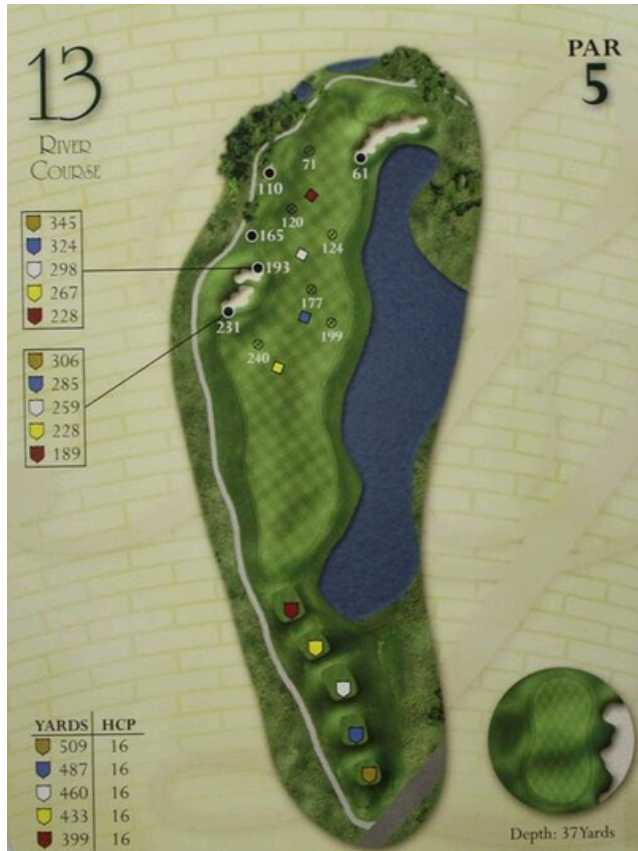

# *The River Course*

*18-Hole Championship · Along the Northeast Cape Fear River*

Embracing the stunning beauty of the natural environment, the River Course runs along the Northeast Cape Fear River. This 18-hole championship course incorporates five tee boxes, Champion Bermuda on the greens and Tifway 419 Bermuda for the tees and fairways. Johnston's design masterfully weaves through mature woodlands and alongside the peaceful river corridor — creating an unforgettable experience that challenges and rewards golfers of every skill level.

**18 Holes**

Championship Layout

**5 Tee Boxes**

All Skill Levels

**Champion Bermuda**

Playing Greens

**Tifway 419**

Tees & Fairways

# *The Landing Course*

*18-Hole Championship • Through the Heart of River Landing*

Embracing the community development, Clyde Johnston designed the Landing Course to easily showcase River Landing. This 18-hole championship layout incorporates five tee boxes, Champion Bermuda on the greens and Tifway 419 Bermuda for the tees and fairways. The Landing Course winds through the residential community, offering breathtaking views and the hallmark playability that has made River Landing one of the region's premier golfing destinations.