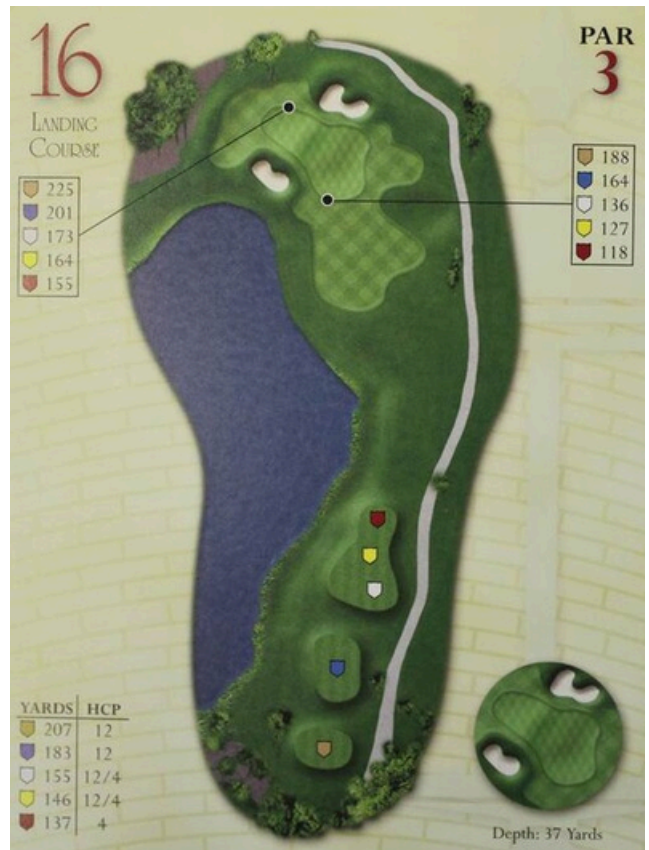

# *The River Course*

*18-Hole Championship · Along the Northeast Cape Fear River*

Embracing the stunning beauty of the natural environment, the River Course runs along the Northeast Cape Fear River. This 18-hole championship course incorporates five tee boxes, Champion Bermuda on the greens and Tifway 419 Bermuda for the tees and fairways. Johnston's design masterfully weaves through mature woodlands and alongside the peaceful river corridor — creating an unforgettable experience that challenges and rewards golfers of every skill level.

**18 Holes**

Championship Layout

**5 Tee Boxes**

All Skill Levels

**Champion Bermuda**

Playing Greens

**Tifway 419**

Tees & Fairways

# *The Landing Course*

*18-Hole Championship • Through the Heart of River Landing*

Embracing the community development, Clyde Johnston designed the Landing Course to easily showcase River Landing. This 18-hole championship layout incorporates five tee boxes, Champion Bermuda on the greens and Tifway 419 Bermuda for the tees and fairways. The Landing Course winds through the residential community, offering breathtaking views and the hallmark playability that has made River Landing one of the region's premier golfing destinations.