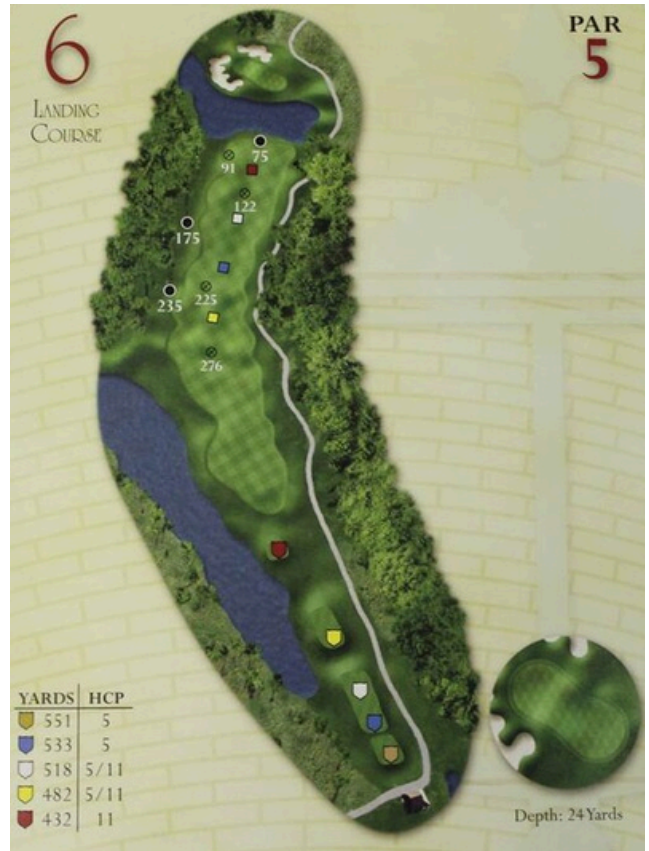

# *The River Course*

*18-Hole Championship · Along the Northeast Cape Fear River*

Embracing the stunning beauty of the natural environment, the River Course runs along the Northeast Cape Fear River. This 18-hole championship course incorporates five tee boxes, Champion Bermuda on the greens and Tifway 419 Bermuda for the tees and fairways. Johnston's design masterfully weaves through mature woodlands and alongside the peaceful river corridor — creating an unforgettable experience that challenges and rewards golfers of every skill level.

**18 Holes**

Championship Layout

**5 Tee Boxes**

All Skill Levels

**Champion Bermuda**

Playing Greens

**Tifway 419**

Tees & Fairways

# *The Landing Course*

*18-Hole Championship • Through the Heart of River Landing*

Embracing the community development, Clyde Johnston designed the Landing Course to easily showcase River Landing. This 18-hole championship layout incorporates five tee boxes, Champion Bermuda on the greens and Tifway 419 Bermuda for the tees and fairways. The Landing Course winds through the residential community, offering breathtaking views and the hallmark playability that has made River Landing one of the region's premier golfing destinations.