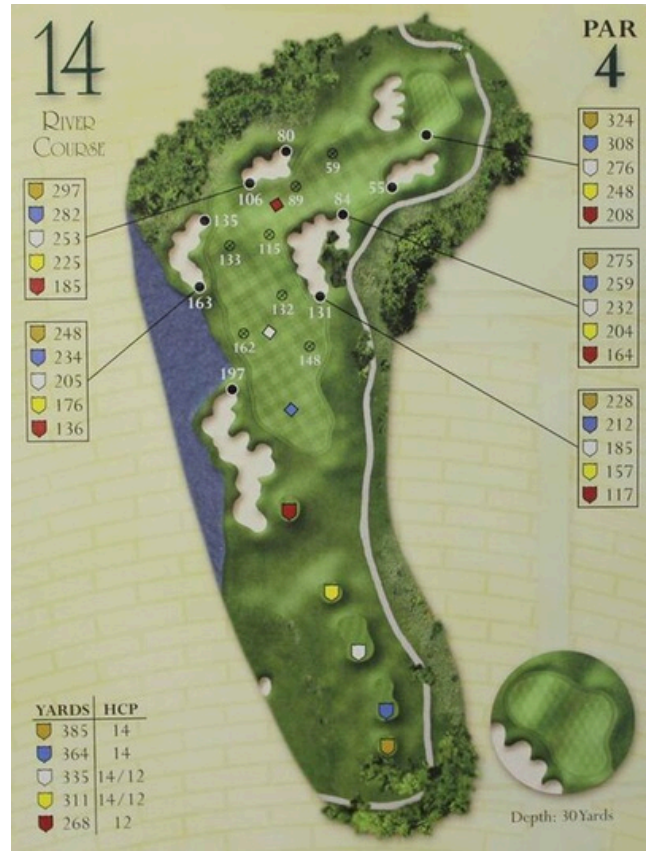

# *The River Course*

*18-Hole Championship · Along the Northeast Cape Fear River*

Embracing the stunning beauty of the natural environment, the River Course runs along the Northeast Cape Fear River. This 18-hole championship course incorporates five tee boxes, Champion Bermuda on the greens and Tifway 419 Bermuda for the tees and fairways. Johnston's design masterfully weaves through mature woodlands and alongside the peaceful river corridor — creating an unforgettable experience that challenges and rewards golfers of every skill level.

**18 Holes**

Championship Layout

**5 Tee Boxes**

All Skill Levels

**Champion Bermuda**

Playing Greens

**Tifway 419**

Tees & Fairways

# *The Landing Course*

*18-Hole Championship • Through the Heart of River Landing*

Embracing the community development, Clyde Johnston designed the Landing Course to easily showcase River Landing. This 18-hole championship layout incorporates five tee boxes, Champion Bermuda on the greens and Tifway 419 Bermuda for the tees and fairways. The Landing Course winds through the residential community, offering breathtaking views and the hallmark playability that has made River Landing one of the region's premier golfing destinations.