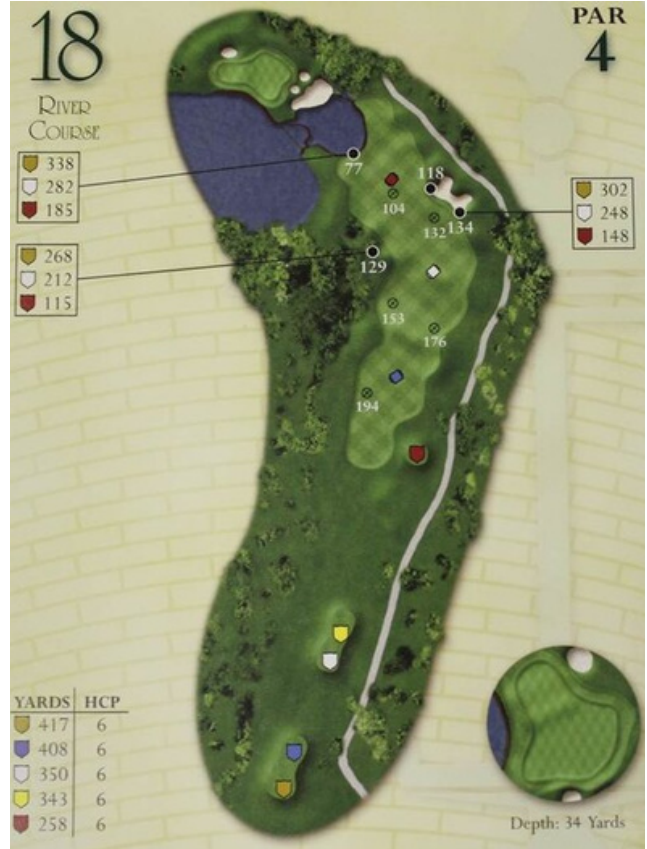

# *The River Course*

*18-Hole Championship · Along the Northeast Cape Fear River*

Embracing the stunning beauty of the natural environment, the River Course runs along the Northeast Cape Fear River. This 18-hole championship course incorporates five tee boxes, Champion Bermuda on the greens and Tifway 419 Bermuda for the tees and fairways. Johnston's design masterfully weaves through mature woodlands and alongside the peaceful river corridor — creating an unforgettable experience that challenges and rewards golfers of every skill level.

**18 Holes**

Championship Layout

**5 Tee Boxes**

All Skill Levels

**Champion Bermuda**

Playing Greens

**Tifway 419**

Tees & Fairways

# *The Landing Course*

*18-Hole Championship • Through the Heart of River Landing*

Embracing the community development, Clyde Johnston designed the Landing Course to easily showcase River Landing. This 18-hole championship layout incorporates five tee boxes, Champion Bermuda on the greens and Tifway 419 Bermuda for the tees and fairways. The Landing Course winds through the residential community, offering breathtaking views and the hallmark playability that has made River Landing one of the region's premier golfing destinations.